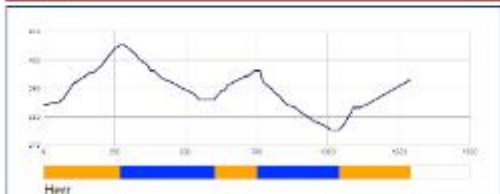

PRESENTATION AV TÄVLINGSBANORNA

— Teknikzoner