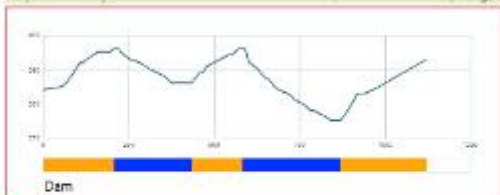

PRESENTATION AV TÄVLINGSBANORNA

— Teknikzoner