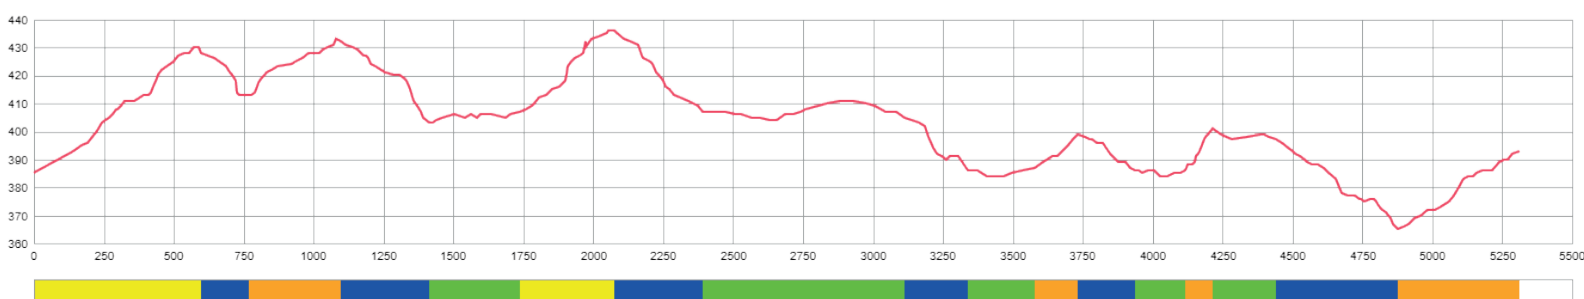

Masstart 10/15/20km

D17-18: 1x10km
D 19-20: 10km+5km

Course length:	5,312m	Height difference (HD):	71m	Lowest point:	365m
Course category:	C	Maximum climb (MC):	45m	Highest point:	436m
		Total climb (TC):	175m		

H 17-18: 10km+5km
H 19-20: 2x10km

SWEREF 99 TM, RH.2000. Källa, Lantmäteriet <http://www.lantmateriet.se/kartutskrift>

Masstart 10/15/20km

D17-18: 1x10km
D 19-20: 10km+5km

Course length:	9,695m	Height difference (HD):	129m	Lowest point:	365m
Course category:	C	Maximum climb (MC):	71m	Highest point:	494m
		Total climb (TC):	293m		

H 17-18: 10km+5km
H 19-20: 2x10km

SWEREF 99 TM, RH.2000. Källa, Lantmäteriet <http://www.lantmateriet.se/kartutskrift>