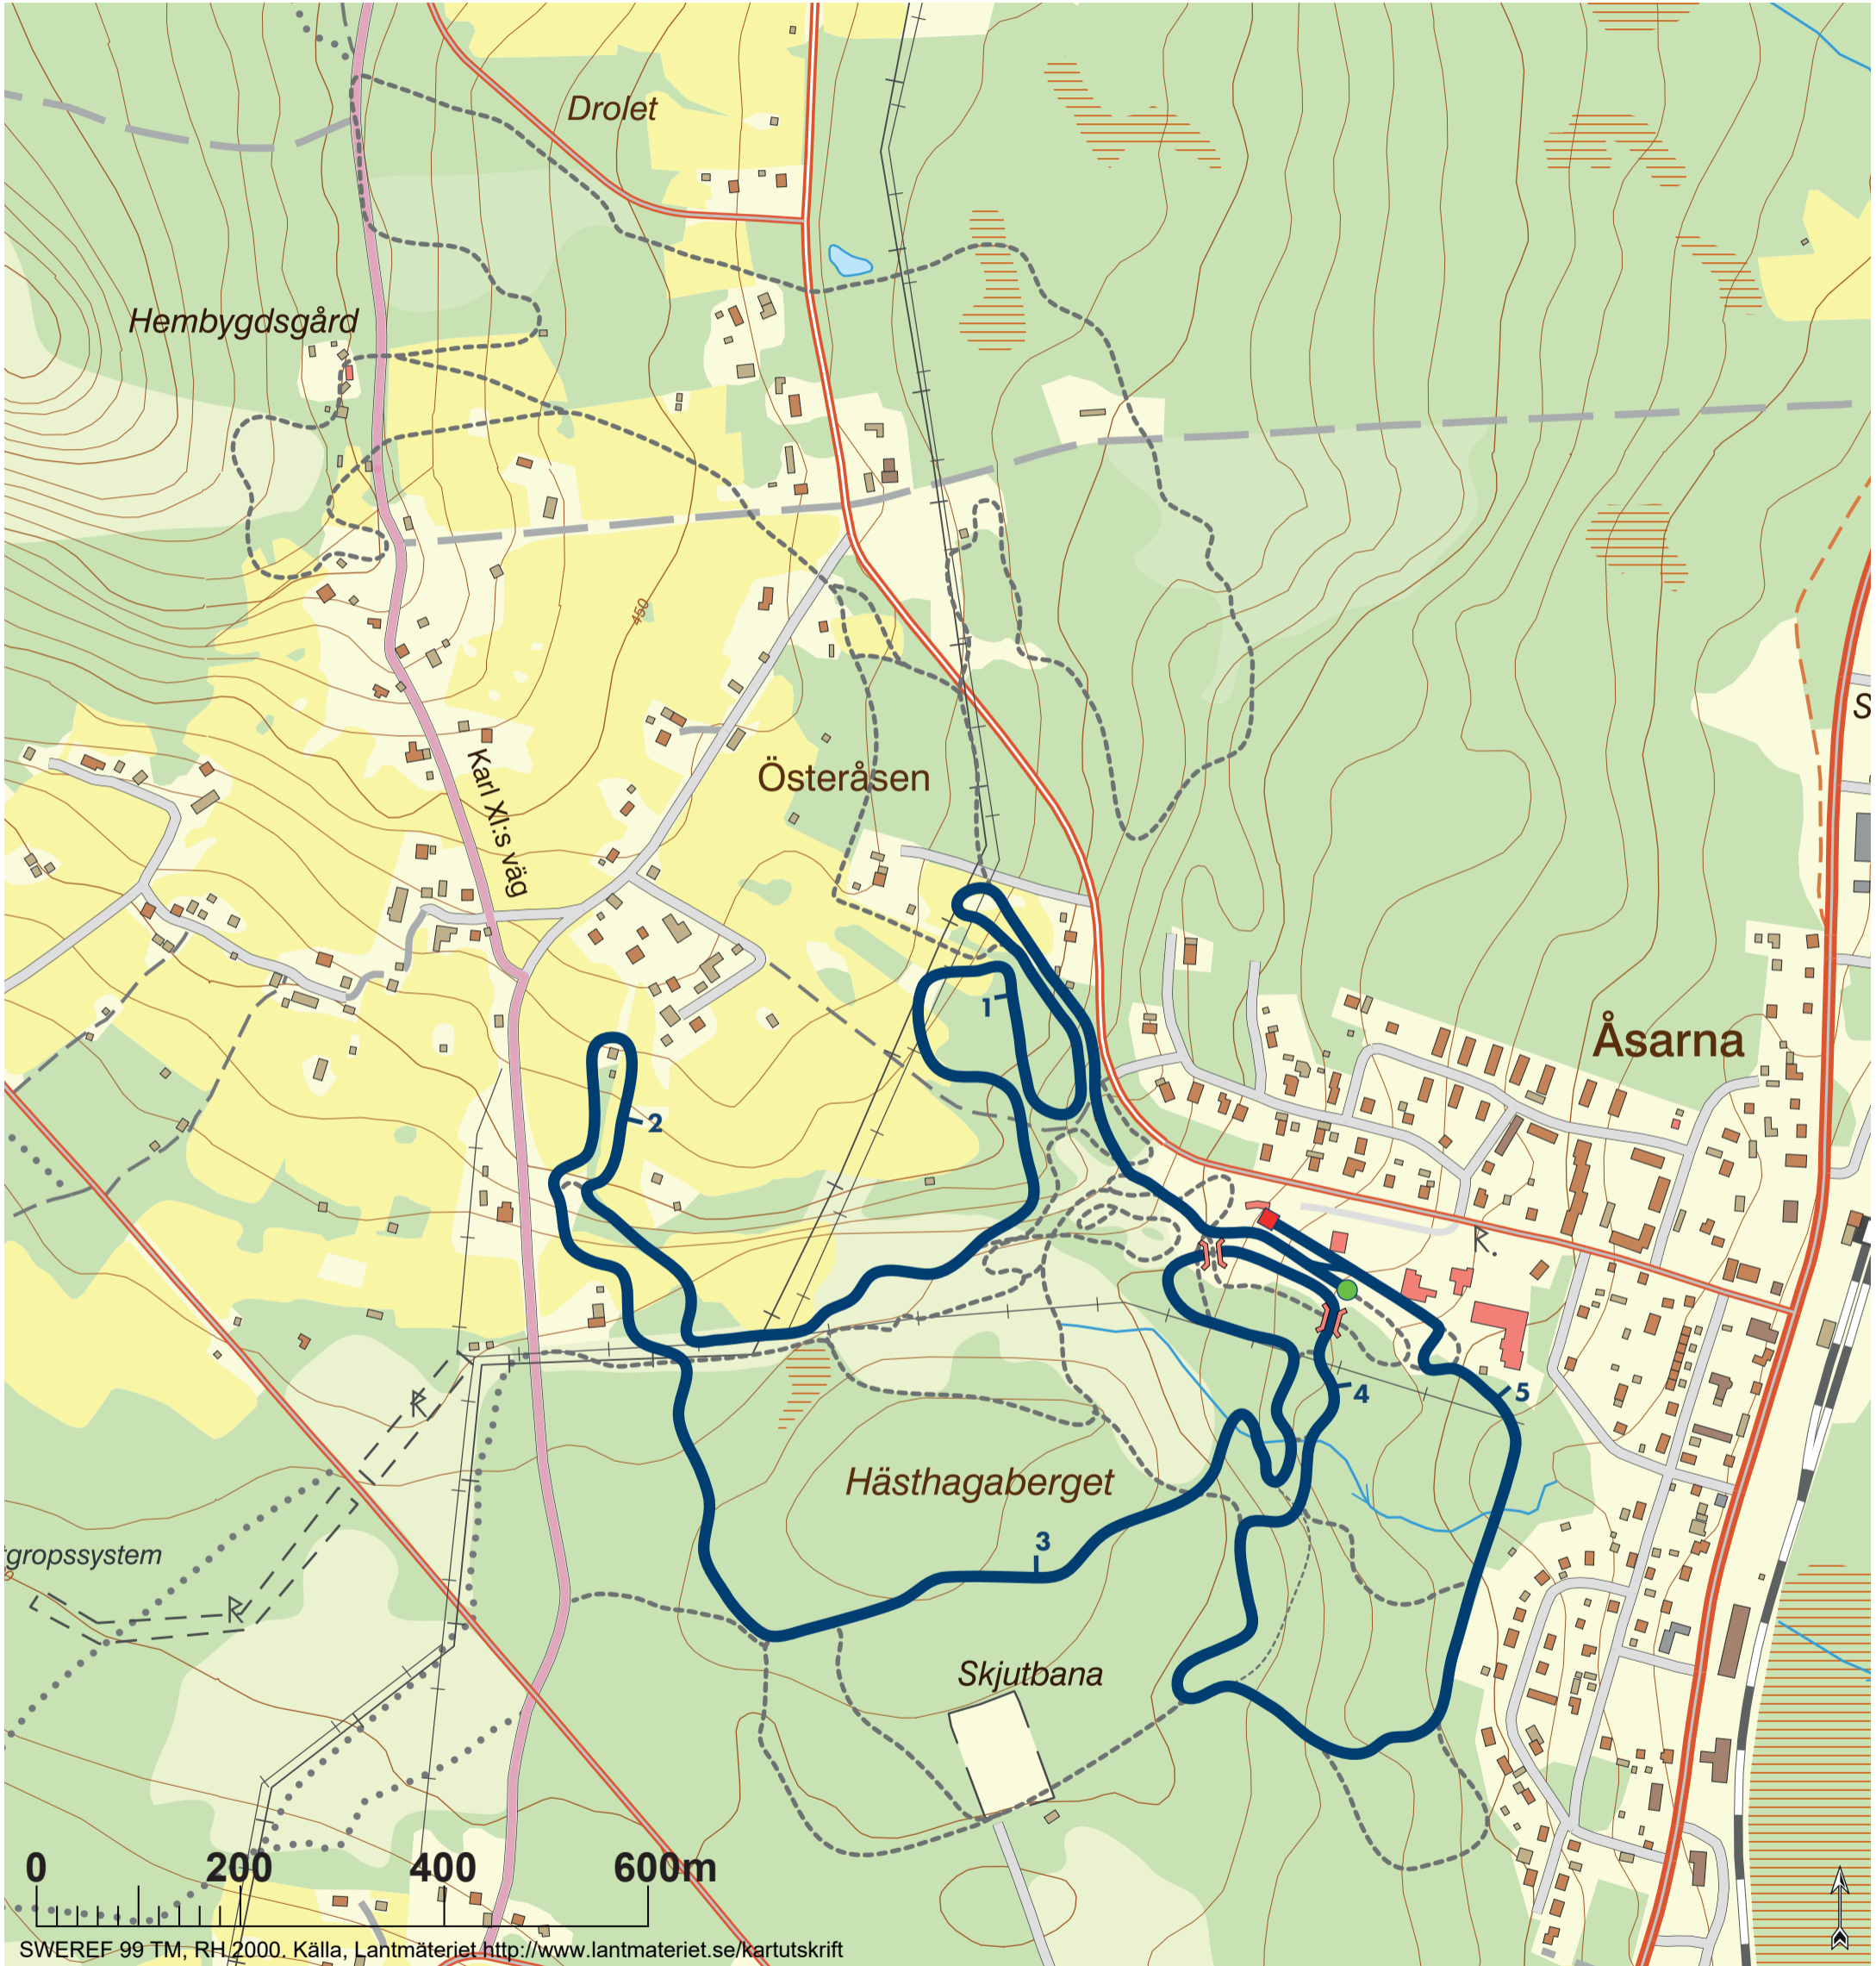

Masstart 10/15/20km

D17-18: 1x10km
D 19-20: 10km+5km

Course length:	5,312m	Height difference (HD):	71m	Lowest point:	365m
Course category:	C	Maximum climb (MC):	45m	Highest point:	436m
		Total climb (TC):	175m		

H 17-18: 10km+5km
H 19-20: 2x10km

SWEREF 99 TM, RH.2000. Källa, Lantmäteriet <http://www.lantmateriet.se/kartutskrift>

Masstart 10/15/20km

D17-18: 1x10km
D 19-20: 10km+5km

Course length:	9,695m	Height difference (HD):	129m	Lowest point:	365m
Course category:	C	Maximum climb (MC):	71m	Highest point:	494m
		Total climb (TC):	293m		

H 17-18: 10km+5km
H 19-20: 2x10km

SWEREF 99 TM, RH.2000. Källa, Lantmäteriet <http://www.lantmateriet.se/kartutskrift>